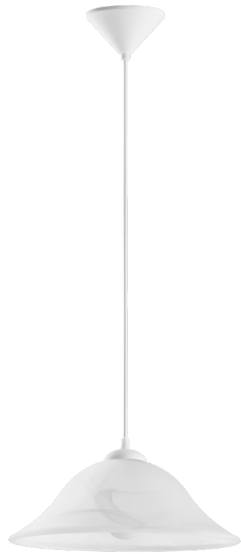

90978
ALBANY

 EGLO

General Information

Material number	90978
Type	pendant light
Product segment	Indoor
Theme	sonstige / nicht zuordenbar

Dimensions

Article Height (in mm/in)	1100
Article Diameter (in mm/in)	350
Net Weight (in kg)	1.14

Material & Colour

Enclosure Material	plastic
Enclosure Colour	white
Glass/Shade Material	alabaster glass
Glass/Shade Colour	white

Functionality

Switch Type	without switch
-------------	----------------

Technical Information