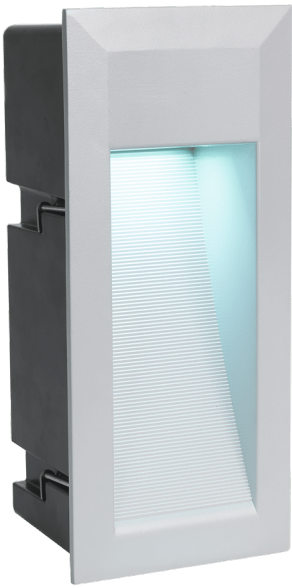

89546 ZIMBA LED

General Information

Material number	89546
Type	recessed light
Product segment	Outdoor
Theme	sonstige / nicht zuordenbar

Dimensions

Article Height (in mm/in)	5
Article Width (in mm/in)	105
Article Length (in mm/in)	240
Installation Depth (in mm/in)	95
Cutout (in mm/in)	94x227
Net Weight (in kg)	1.06

Material & Colour

Enclosure Material	cast aluminium
Enclosure Colour	silver

Functionality

Function	LED replaceable
----------	-----------------

Technical Information

Protection Degree	IP65
Protection Class	2
Mains Voltage	220-240V,50/60Hz
Operation Voltage	12V
Dimmable	No
Watt 1	1,35

Illuminant 1

Number of Lamp socket / Light source 1	1
Lamp socket 1	LED
Illuminant type 1	LED
Illuminant 1	Inclusive
Kelvin 1	6500
Light colour 1	COLD WHITE
Dimmable	No