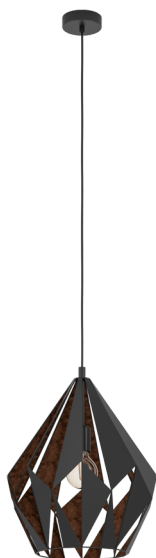

49878 CARLTON 1

General Information

Material number	49878
Type	pendant light
Product segment	Indoor
Theme	Vintage

Dimensions

Article Height (in mm/in)	1500
Article Diameter (in mm/in)	385
Net Weight (in kg)	2.16

Material & Colour

Enclosure Material	steel
Enclosure Colour	black, copper
Cable Colour	black

Functionality

Switch Type	without switch
Battery	No

Technical Information

Protection Degree	IP20
Protection Class	2
Mains Voltage	220-240V,50/60Hz
Operation Voltage	220-240V,50/60Hz
max. Wattage (1)	1X60W

Illuminant 1

Illuminant Type (1)	E27
Illuminant incl. (1)	Exclusive
Socket Type (1)	E27

E27

1X60
W