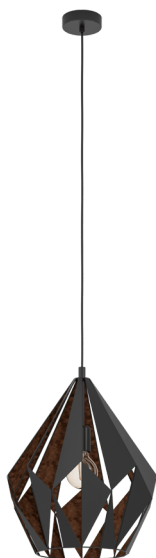

49878 CARLTON 1

General Information

Material number	49878
Type	pendant light
Product segment	Indoor
Theme	Vintage

Dimensions

Article Height (in mm/in)	1500
Article Diameter (in mm/in)	385
Net Weight (in kg)	2.16

Material & Colour

Enclosure Material	steel
Enclosure Colour	black, copper
Cable Colour	black

Functionality

Switch Type	without switch
Battery	No

Technical Information

Protection Degree	IP20
Protection Class	2
Mains Voltage	220-240V,50/60Hz
Operation Voltage	220-240V,50/60Hz
Watt 1	60

Illuminant 1

Illuminant type 1	AGL
Illuminant 1	Exclusive
Lamp socket 1	E27

E27