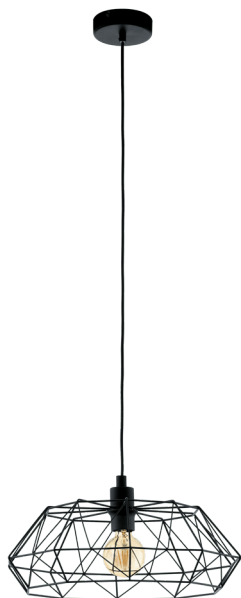

49487 CARLTON 2

General Information

Material number	49487
Type	pendant light
Product segment	Indoor
Theme	Vintage

Dimensions

Article Height (in mm/in)	1100
Article Diameter (in mm/in)	455
Net Weight (in kg)	0.86

Material & Colour

Enclosure Material	steel
Enclosure Colour	black

Functionality

Switch Type	without switch
Battery	No

Technical Information

Protection Degree	IP20
Protection Class	1
Mains Voltage	220-240V,50/60Hz
Operation Voltage	220-240V,50/60Hz
Watt 1	60

Illuminant 1

Illuminant type 1	AGL
Illuminant 1	Exclusive
Lamp socket 1	E27

E27