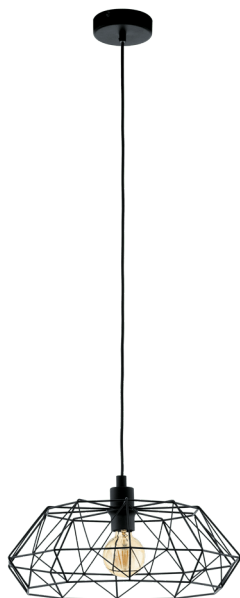

49487 CARLTON 2

General Information

Material number	49487
Type	pendant light
Product segment	Indoor
Theme	Vintage

Dimensions

Article Height (in mm/in)	1100
Article Diameter (in mm/in)	455
Net Weight (in kg)	0.86

Material & Colour

Enclosure Material	steel
Enclosure Colour	black

Functionality

Switch Type	without switch
Battery	No

Technical Information

Protection Degree	IP20
Protection Class	1
Mains Voltage	220-240V,50/60Hz
Operation Voltage	220-240V,50/60Hz
Watt 1	60

Illuminant 1

Illuminant type 1	AGL
Illuminant 1	Exclusive
Lamp socket 1	E27

E27