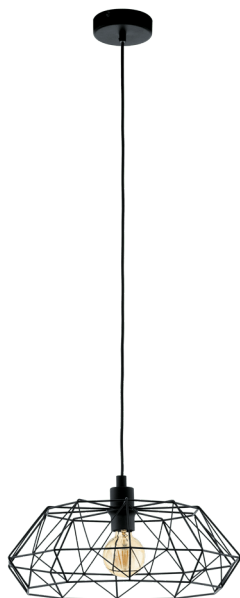

49487 CARLTON 2

General Information

Material number	49487
Type	pendant light
Product segment	Indoor
Theme	Vintage

Dimensions

Article Height (in mm/in)	1100
Article Diameter (in mm/in)	455
Net Weight (in kg)	0.86

Material & Colour

Enclosure Material	steel
Enclosure Colour	black

Functionality

Switch Type	without switch
Battery	No

Technical Information

Protection Degree	IP20
Protection Class	1
Mains Voltage	220-240V,50/60Hz
Operation Voltage	220-240V,50/60Hz
max. Wattage (1)	1X60W

Illuminant 1

Illuminant Type (1)	E27
Illuminant incl. (1)	Exclusive
Socket Type (1)	E27

E27

1X60
W