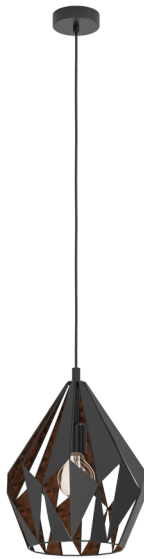

49254 CARLTON 1

General Information

Material number	49254
Type	pendant light
Product segment	Indoor
Theme	Vintage

Dimensions

Article Height (in mm/in)	1100
Article Diameter (in mm/in)	310
Net Weight (in kg)	1.58

Material & Colour

Enclosure Material	steel
Enclosure Colour	black, copper
Cable Colour	textil-cable black

Functionality

Switch Type	without switch
Battery	No

Technical Information

Protection Degree	IP20
Protection Class	2
Mains Voltage	220-240V,50/60Hz
Operation Voltage	220-240V,50/60Hz
Watt 1	60

Illuminant 1

Illuminant type 1	AGL
Illuminant 1	Exclusive
Lamp socket 1	E27

E27