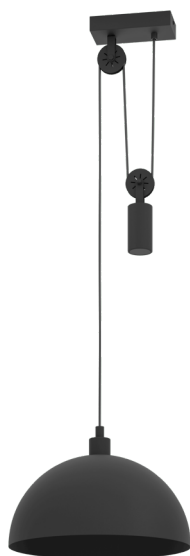

## General Information

Material number	43435
Type	pendant light
Product segment	Indoor
Theme	Vintage

## Dimensions

Article Height (in mm/in)	1100
Height min. (in inch)	910
Height max. (in inch)	1900
Article Diameter (in mm/in)	380
Net Weight (in kg)	2.85
Canopy Length (in mm/in)	170
Canopy Width (in mm/in)	75
Canopy Height (in mm/in)	30

## Material & Colour

Enclosure Material	steel
Enclosure Colour	black
Cable Colour	black

## Functionality

Switch Type	without switch
Function	height-adjustable manually
Battery	No