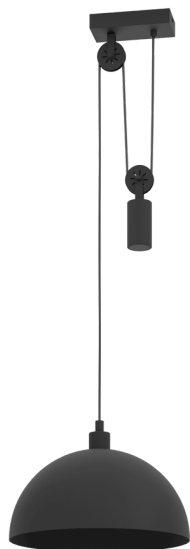

43435

WINKWORTH 1

General Information

Material number	43435
Type	pendant light
Product segment	Indoor
Theme	Vintage

Dimensions

Article Height (in mm/in)	1100
Height min. (in inch)	910
Height max. (in inch)	1900
Article Diameter (in mm/in)	380
Net Weight (in kg)	2.85
Canopy Length (in mm/in)	170
Canopy Width (in mm/in)	75
Canopy Height (in mm/in)	30

Material & Colour

Enclosure Material	steel
Enclosure Colour	black
Cable Colour	black

Functionality

Switch Type	without switch
Function	height-adjustable manually
Battery	No

Technical Information

Protection Class	2
Mains Voltage	220-240V,50/60Hz
Operation Voltage	220-240V,50/60Hz
Watt 1	40

Illuminant 1

Illuminant type 1	AGL
Illuminant 1	Exclusive
Lamp socket 1	E27

E27

Technical changes reserved

2/2

Contact | Support
eglo.com/en/eglo-worldwide