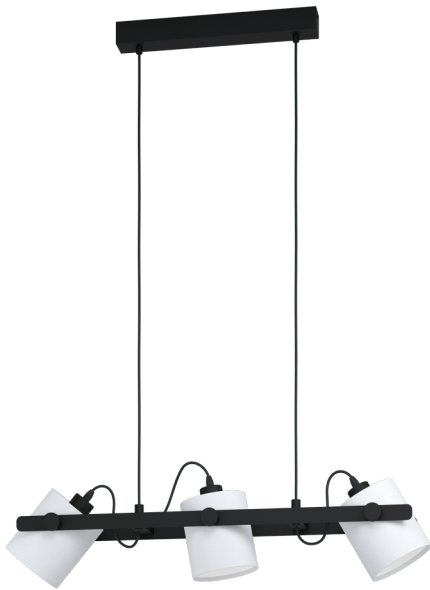

# 43426 HORNWOOD 1

## General Information

Material number	43426
Type	pendant light
Product segment	Indoor
Theme	Vintage

## Material & Colour

Enclosure Material	steel, wood
Enclosure Colour	black
Cable Colour	black
Glass/Shade Material	fabric
Glass/Shade Colour	white