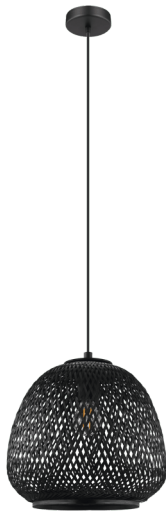

# 43265 DEMBLEBY 1

## General Information

Material number	43265
Type	pendant light
Product segment	Indoor
Theme	Vintage

## Dimensions

Article Height (in mm/in)	1100
Article Diameter (in mm/in)	320
Net Weight (in kg)	1.09

## Material & Colour

Enclosure Material	steel
Enclosure Colour	black
Glass/Shade Material	wood
Glass/Shade Colour	black