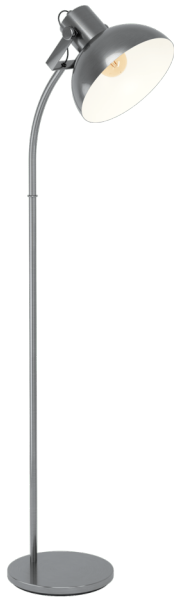

# 43172N LUBENHAM 1

## General Information

Material number	43172N
Type	floor light
Product segment	Indoor
Theme	Vintage

## Dimensions

Article Height (in mm/in)	1600
Article Width (in mm/in)	300
Article Length (in mm/in)	475
Net Weight (in kg)	5.75
Base Diameter (in mm/in)	300

## Material & Colour

Enclosure Material	steel
Enclosure Colour	antique nickel, cream