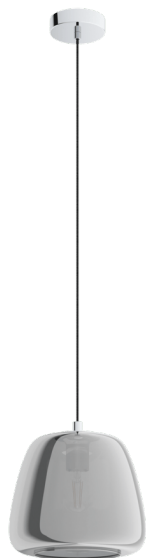

39666

ALBARINO

General Information

Material number	39666
Type	pendant light
Product segment	Indoor
Theme	Stars of Light (Crystal & Desi

Dimensions

Article Height (in mm/in)	1500
Article Diameter (in mm/in)	260
Net Weight (in kg)	1.43

Material & Colour

Enclosure Material	steel
Enclosure Colour	chrome
Cable Colour	textil-cable black
Glass/Shade Material	glass vaporized
Glass/Shade Colour	black-transparent

Functionality

Switch Type	without switch
Battery	No