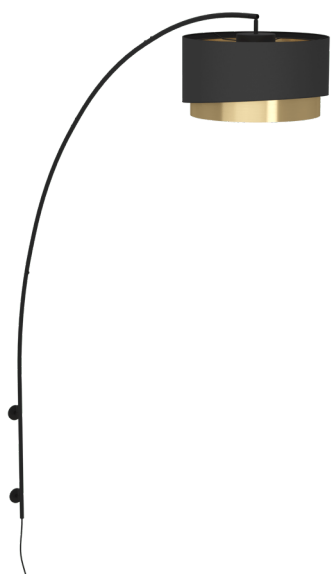

# 390406 MANDERLINE

## General Information

Material number	390406
Type	wall light
Product segment	Indoor
Theme	Stars of Light (Crystal & Desi

## Material & Colour

Enclosure Material	steel
Enclosure Colour	black
Cable Colour	black
Glass/Shade Material	fabric
Glass/Shade Colour	black, brass