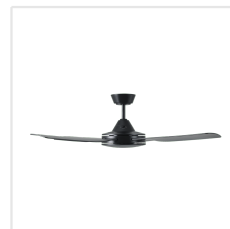

35091 BONDI 1

Contact | Support
eglo.com/en/eglo-worldwide

General Information

| | |
|-----------------|---------------|
| Material number | 35091 |
| EAN/UPC | 9002759350918 |

Dimensions

| | |
|--|------|
| Article Diameter (in mm/in) | 1220 |
| Article Height (in mm/in) | 315 |
| Height - ceiling to bottom of blade (in mm/in) | 284 |
| Canopy Diameter (in mm/in) | 150 |

Fan

| | |
|---------------------------|-------------------|
| Motor Type | AC |
| Wattage | 52 |
| Operation Voltage | 220-240V, 50Hz |
| Enclosure Colour | matte black |
| Enclosure Material | ABS, UV Resistant |
| Blade Colour (1) | black matt |
| Blade Material | ABS, UV Resistant |
| Number of blades | 4 |
| Blade Adjustment Angle | 9, 5° |
| Suitable for slopes up to | 15 |