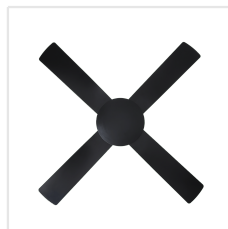

35091 BONDI 1

Contact | Support
eglo.com/en/eglo-worldwide

General Information

| | |
|-----------------|---------------|
| Material number | 35091 |
| EAN/UPC | 9002759350918 |

Dimensions

| | |
|--|------|
| Article Diameter (in mm/in) | 1220 |
| Article Height (in mm/in) | 315 |
| Height - ceiling to bottom of blade (in mm/in) | 284 |
| Canopy Diameter (in mm/in) | 150 |

Fan

| | |
|---------------------------|-------------------|
| Motor Type | AC |
| Wattage | 52 |
| Operation Voltage | 220-240V, 50Hz |
| Enclosure Colour | matte black |
| Enclosure Material | ABS, UV Resistant |
| Blade Colour (1) | black matt |
| Blade Material | ABS, UV Resistant |
| Number of blades | 4 |
| Blade Adjustment Angle | 9, 5° |
| Suitable for slopes up to | 15 |