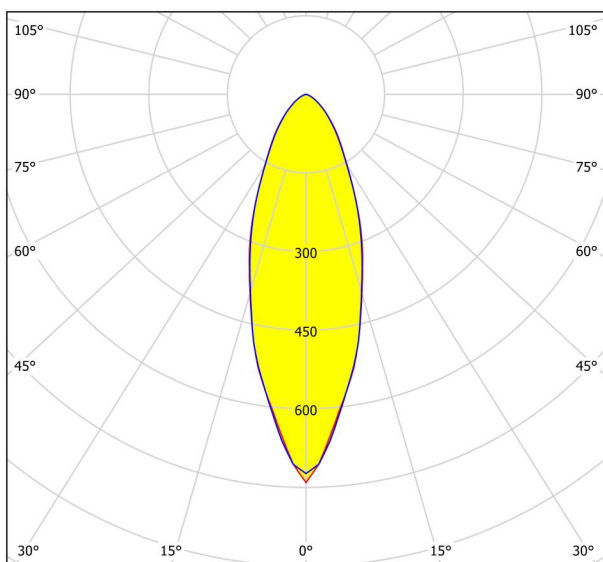

General Information

Material number	32896
Type	recessed light
Product segment	Indoor
Theme	sonstige / nicht zuordenbar
Energy efficiency class (EEI)	F

Dimensions

Article Diameter (in mm/in)	90
Installation Depth (in mm/in)	45
Cutout (in mm/in)	73
Net Weight (in kg)	0.2

3 x
4,6 W

Ø 73

Technical changes reserved