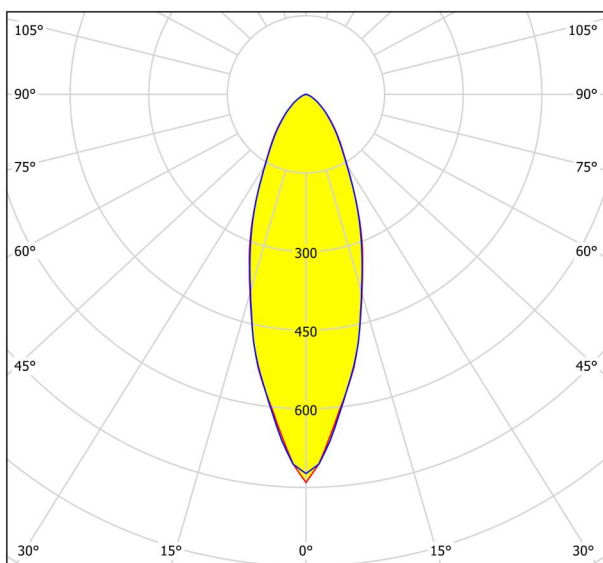

General Information

Material number	32896
Type	recessed light
Product segment	Indoor
Theme	sonstige / nicht zuordenbar
Energy efficiency class (EEI)	F

Dimensions

Article Diameter (in mm/in)	90
Installation Depth (in mm/in)	45
Cutout (in mm/in)	73
Net Weight (in kg)	0.2

3 x
4,6 W

Ø 73

cd
— C0 - C180 — C90 - C270

Technical changes reserved

2/2

Contact | Support
eglo.com/en/eglo-worldwide