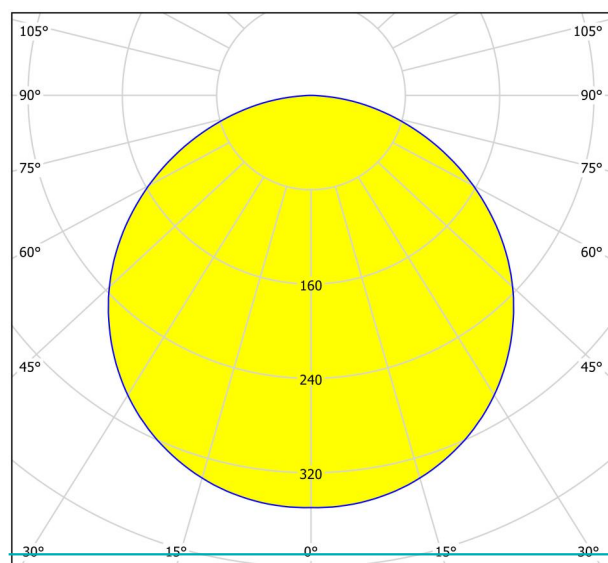

Technical Information

Protection Degree	IP20
Protection Class	2
Mains Voltage	220-240V,50/60Hz
Dimmable	No
max. Wattage (1)	33W

Illuminant 1

Socket Type (1)	LED
Illuminant Type (1)	LED
Illuminant incl. (1)	Inclusive
Lumen Complete	4700
Kelvin Complete	4000K
Light colour Complete	WHITE
Nominal Lifetime (in h)	25,000
Switching Cycles	15000
Energy efficiency class (EEI)	E
Dimmable	No
Info changeability□light source/driver	LED + driver can be exchanged by a specialist
Rated Lamp Power (0,1W precision)	40
Colour Tolerance (LED, SDCM)	<6

Technical changes reserved

2/2

Contact | Support
eglo.com/en/eglo-worldwide