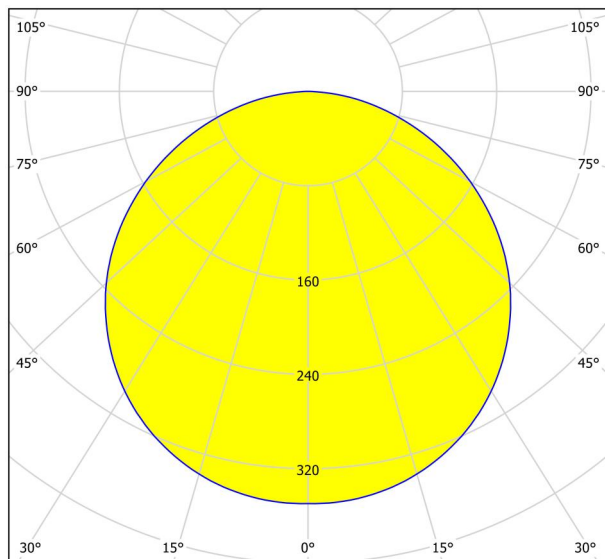

32813 SALOBRENA 1

cd/klm
— C0 - C180 — C90 - C270

THE FUNCTIONAL GUARANTEE ONLY APPLIES TO THE USE OF THE PRODUCTS IN THE PRIVATE SECTOR AND NOT TO PRODUCTS THAT ARE USED COMMERCIALY (E.G. IN RESTAURANTS, HOTELS, RESORTS), ON A COMMUNAL LEVEL OR IN GENERAL AREAS OF MULTI-PARTY HOUSES.