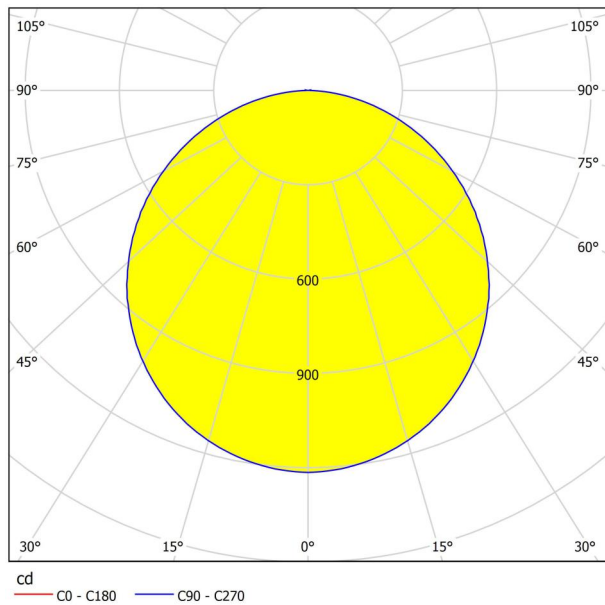

32811 SALOBRENA 1

THE FUNCTIONAL GUARANTEE ONLY APPLIES TO THE USE OF THE PRODUCTS IN THE PRIVATE SECTOR AND NOT TO PRODUCTS THAT ARE USED COMMERCIALY (E.G. IN RESTAURANTS, HOTELS, RESORTS), ON A COMMUNAL LEVEL OR IN GENERAL AREAS OF MULTI-PARTY HOUSES.