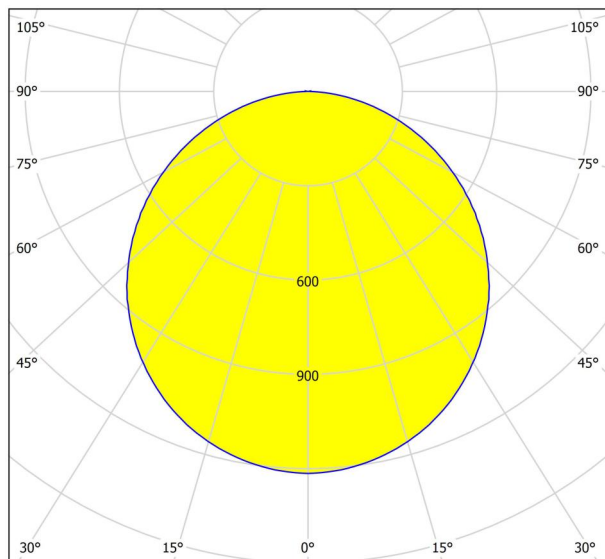

32811 SALOBRENA 1

cd
— C0 - C180 — C90 - C270

THE FUNCTIONAL GUARANTEE ONLY APPLIES TO THE USE OF THE PRODUCTS IN THE PRIVATE SECTOR AND NOT TO PRODUCTS THAT ARE USED COMMERCIALY (E.G. IN RESTAURANTS, HOTELS, RESORTS), ON A COMMUNAL LEVEL OR IN GENERAL AREAS OF MULTI-PARTY HOUSES.