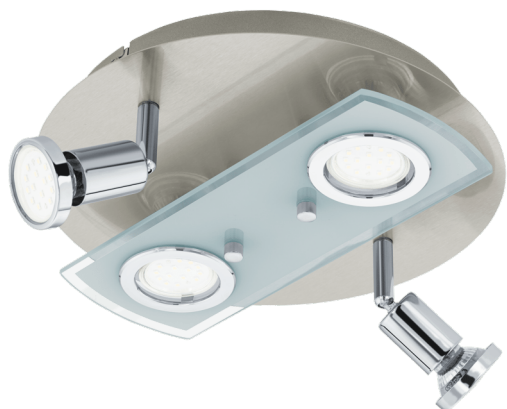

32001 PAWEDO 1

General Information

Material number	32001
Type	wall/ceiling light
Product segment	Indoor
Theme	sonstige / nicht zuordenbar
Energy efficiency class (EEI)	F

Dimensions

Article Diameter (in mm/in)	290
Net Weight (in kg)	1.99

Material & Colour

Enclosure Material	steel
Enclosure Colour	satin nickel, chrome
Glass/Shade Material	glass
Glass/Shade Colour	white, clear

Functionality

Switch Type	without switch
Battery	No

Technical Information

Protection Degree	IP20
Protection Class	1
Mains Voltage	220-240V,50/60Hz
Operation Voltage	220-240V,50/60Hz
Watt 1	2,8

Illuminant 1

Number of Lamp socket / Light source 1 4

Lamp socket 1	GU10
Illuminant type 1	LED
Illuminant 1	Inclusive
Lumen each Lamp socket / Light source 1	250
Kelvin 1	3000
Light colour 1	WARM WHITE
Energy efficiency class (EEI)	F
Info changeability□light source/driver	LED exchangeable by customers, no driver included
Illuminant form 1	GU10