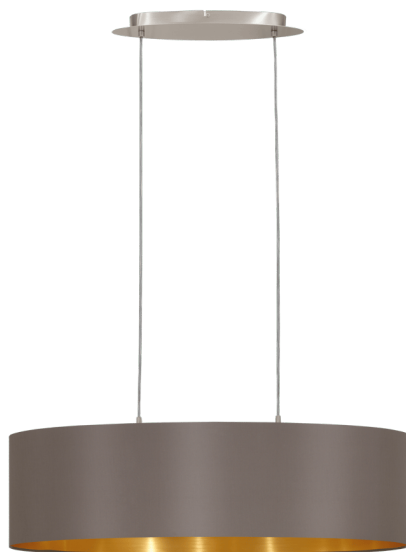

# 31614

### General Information

Material number	31614
Type	pendant light
Product segment	Indoor
Theme	fabric-conzept

### Material & Colour

Enclosure Material	steel
Enclosure Colour	satin nickel
Glass/Shade Material	fabric
Glass/Shade Colour	cappuccino, gold