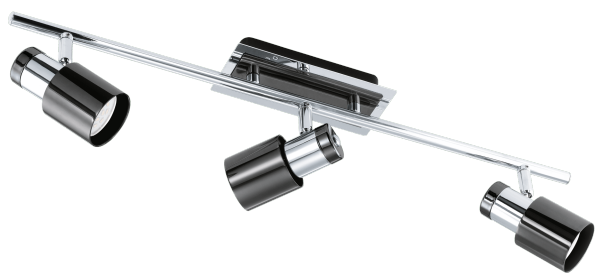

# 30834 DAVIDA 1

## General Information

Material number	30834
Type	spot
Product segment	Indoor
Theme	sonstige / nicht zuordenbar
Energy efficiency class (EEI)	F

## Material & Colour

Enclosure Material	steel
Enclosure Colour	nickel-nero