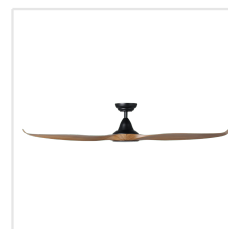

Contact | Support
eglo.com/en/eglo-worldwide