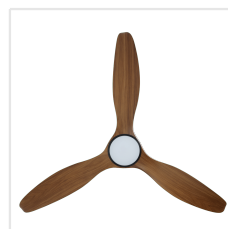

Contact | Support
eglo.com/en/eglo-worldwide