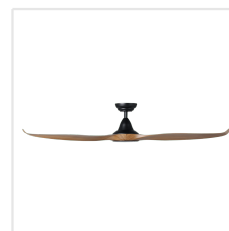

Contact | Support
eglo.com/en/eglo-worldwide

General Information

Material number	20685107
EAN/UPC	9008606349852

Dimensions

Article Diameter (in mm/in)	1524
Article Height (in mm/in)	295
Height - ceiling to bottom of blade (in mm/in)	285
Canopy Diameter (in mm/in)	170

Fan

Motor Type	DC
Wattage	38
Operation Voltage	220-240V, 50Hz
Enclosure Colour	black matt
Enclosure Material	ABS, UV Resistant
Blade Colour (1)	new teak
Blade Material	ABS
Number of blades	3
Blade Adjustment Angle	16
Suitable for slopes up to	8
Downrods optional	202979, 202977