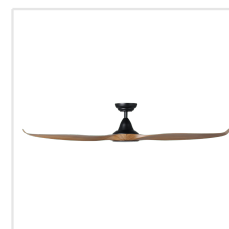

Contact | Support
eglo.com/en/eglo-worldwide

General Information

Material number	20684907
EAN/UPC	9008606349845

Dimensions

Article Diameter (in mm/in)	1524
Article Height (in mm/in)	295
Height - ceiling to bottom of blade (in mm/in)	285
Canopy Diameter (in mm/in)	170

Fan

Motor Type	DC
Wattage	38
Operation Voltage	220-240V, 50Hz
Enclosure Colour	black matt
Enclosure Material	ABS, UV Resistant
Blade Colour (1)	new teak
Blade Material	ABS
Number of blades	3
Blade Adjustment Angle	16
Suitable for slopes up to	8
Downrods optional	202979, 202977