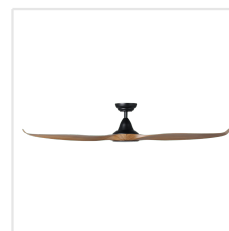

Contact | Support
eglo.com/en/eglo-worldwide

General Information

Material number	20684907
EAN/UPC	9008606349845

Dimensions

Article Diameter (in mm/in)	1524
Article Height (in mm/in)	295
Height - ceiling to bottom of blade (in mm/in)	285
Canopy Diameter (in mm/in)	170

Fan

Motor Type	DC
Wattage	38
Operation Voltage	220-240V, 50Hz
Enclosure Colour	black matt
Enclosure Material	ABS, UV Resistant
Blade Colour (1)	new teak
Blade Material	ABS
Number of blades	3
Blade Adjustment Angle	16
Suitable for slopes up to	8
Downrods optional	202979, 202977