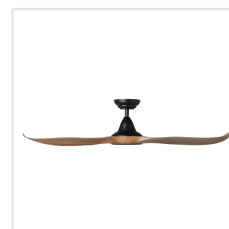

20684807
NOOSA

Contact | Support
eglo.com/en/eglo-worldwide

General Information

Material number	20684807
EAN/UPC	9008606349838

Dimensions

Article Diameter (in mm/in)	1321
Article Height (in mm/in)	295
Height - ceiling to bottom of blade (in mm/in)	285
Canopy Diameter (in mm/in)	170

Fan

Motor Type	DC
Wattage	24
Operation Voltage	220-240V, 50Hz
Enclosure Colour	black matt
Enclosure Material	ABS, UV Resistant
Blade Colour (1)	new teak
Blade Material	ABS
Number of blades	3
Blade Adjustment Angle	16
Suitable for slopes up to	8
Downrods optional	202979, 202977