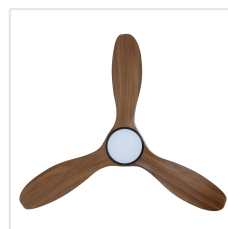

20684807
NOOSA

Contact | Support
eglo.com/en/eglo-worldwide

General Information

Material number	20684807
EAN/UPC	9008606349838

Dimensions

Article Diameter (in mm/in)	1321
Article Height (in mm/in)	295
Height - ceiling to bottom of blade (in mm/in)	285
Canopy Diameter (in mm/in)	170

Fan

Motor Type	DC
Wattage	24
Operation Voltage	220-240V, 50Hz
Enclosure Colour	black matt
Enclosure Material	ABS, UV Resistant
Blade Colour (1)	new teak
Blade Material	ABS
Number of blades	3
Blade Adjustment Angle	16
Suitable for slopes up to	8
Downrods optional	202979, 202977