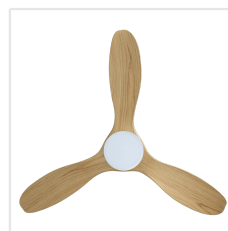

Contact | Support
eglo.com/en/eglo-worldwide

General Information

Material number	20684716
EAN/UPC	9008606349746

Dimensions

Article Diameter (in mm/in)	1321
Article Height (in mm/in)	295
Height - ceiling to bottom of blade (in mm/in)	285
Canopy Diameter (in mm/in)	170

Fan

Motor Type	DC
Wattage	24
Operation Voltage	220-240V, 50Hz
Enclosure Colour	white matt
Enclosure Material	ABS, UV Resistant
Blade Colour (1)	blackbutt
Blade Material	ABS
Number of blades	3
Blade Adjustment Angle	16
Suitable for slopes up to	8
Downrods optional	204346, 20581301