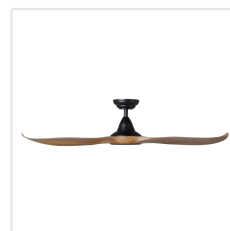

Contact | Support
eglo.com/en/eglo-worldwide

General Information

Material number	20684707
EAN/UPC	9008606349821

Dimensions

Article Diameter (in mm/in)	1321
Article Height (in mm/in)	295
Height - ceiling to bottom of blade (in mm/in)	285
Canopy Diameter (in mm/in)	170

Fan

Motor Type	DC
Wattage	24
Operation Voltage	220-240V, 50Hz
Enclosure Colour	black matt
Enclosure Material	ABS, UV Resistant
Blade Colour (1)	new teak
Blade Material	ABS
Number of blades	3
Blade Adjustment Angle	16
Suitable for slopes up to	8
Downrods optional	202979, 202977