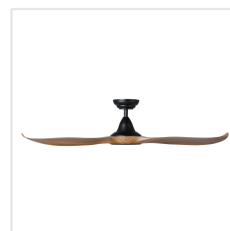

Contact | Support
eglo.com/en/eglo-worldwide