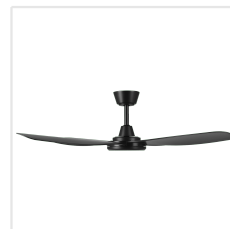

Contact | Support
eglo.com/en/eglo-worldwide