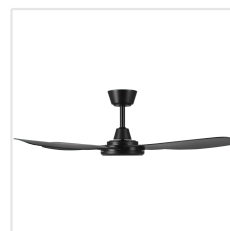

Contact | Support
eglo.com/en/eglo-worldwide

General Information

Material number	20663302
EAN/UPC	9008606346479

Dimensions

Article Diameter (in mm/in)	1220
Article Height (in mm/in)	323
Height - ceiling to bottom of blade (in mm/in)	298
Canopy Diameter (in mm/in)	150

Fan

Motor Type	DC
Wattage	35
Operation Voltage	220-240V, 50Hz
Enclosure Colour	black matt
Enclosure Material	ABS
Blade Colour (1)	black matt
Blade Material	ABS, UV Resistant
Number of blades	4
Blade Adjustment Angle	Variable
Suitable for slopes up to	10
Downrods optional	20680402, 20680502, 204347, 204349