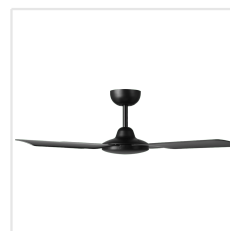

Contact | Support
eglo.com/en/eglo-worldwide