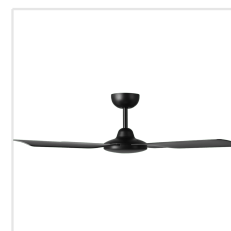

Contact | Support
eglo.com/en/eglo-worldwide

General Information

Material number	20663102
EAN/UPC	9008606346431

Dimensions

Article Diameter (in mm/in)	1220
Article Height (in mm/in)	323
Height - ceiling to bottom of blade (in mm/in)	300
Canopy Diameter (in mm/in)	158

Fan

Motor Type	DC
Wattage	35
Operation Voltage	220-240V, 50Hz
Enclosure Colour	black matt
Enclosure Material	ABS
Blade Colour (1)	black matt
Blade Material	ABS, UV Resistant
Number of blades	4
Blade Adjustment Angle	Variable
Suitable for slopes up to	10
Downrods optional	20680402, 20680502, 204347, 204349