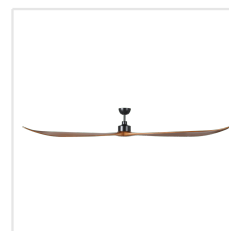

20619428 CURRUMBIN

Contact | Support
eglo.com/en/eglo-worldwide

General Information

Material number	20619428
EAN/UPC	9008606299225

Dimensions

Article Diameter (in mm/in)	2540
Height - ceiling to bottom of blade (in mm/in)	381
Canopy Diameter (in mm/in)	168

Fan

Motor Type	DC
Wattage	45
Operation Voltage	220-240V, 50Hz
Enclosure Colour	matte black
Enclosure Material	steel
Number of blades	3
Downrods optional	202979, 202977

Performance

	1 (low)	2	3	4	5	6
Watts/Air Volume (1)	13.5	16.2	21.3	28.3	32	43.3
Turns per minute (1)	54	59	65	71	76	81
Air Movement m3/Hr (1)	21306	23122	24221	26419	28517	31619