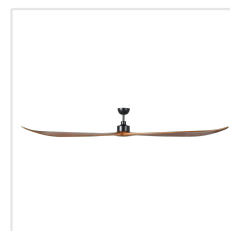

20619428 CURRUMBIN

Contact | Support
eglo.com/en/eglo-worldwide

General Information

Material number	20619428
EAN/UPC	9008606299225

Dimensions

Article Diameter (in mm/in)	2540
Height - ceiling to bottom of blade (in mm/in)	381
Canopy Diameter (in mm/in)	168

Fan

Motor Type	DC
Wattage	45
Operation Voltage	220-240V, 50Hz
Enclosure Colour	matte black
Enclosure Material	steel
Number of blades	3
Downrods optional	202979, 202977

Performance

	1 (low)	2	3	4	5	6
Watts/Air Volume (1)	13.5	16.2	21.3	28.3	32	43.3
Turns per minute (1)	54	59	65	71	76	81
Air Movement m3/Hr (1)	21306	23122	24221	26419	28517	31619

Features

Function	remote control incl. control via remote control natural breeze Night Mode 6 speeds
----------	--