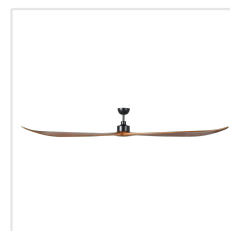

20619428 CURRUMBIN

Contact | Support
eglo.com/en/eglo-worldwide

General Information

Material number	20619428
EAN/UPC	9008606299225

Dimensions

Article Diameter (in mm/in)	2540
Height - ceiling to bottom of blade (in mm/in)	381
Canopy Diameter (in mm/in)	168

Fan

Motor Type	DC
Wattage	45
Operation Voltage	220-240V, 50Hz
Enclosure Colour	black matt
Enclosure Material	steel
Number of blades	3
Downrods optional	202979, 202977

Performance

	1 (low)	2	3	4	5	6
Watts/Air Volume (1)	13.5	16.2	21.3	28.3	32	43.3
Turns per minute (1)	54	59	65	71	76	81
Air Movement m3/Hr (1)	21306	23122	24221	26419	28517	31619

Features

Function	remote control incl. control via remote control natural breeze Night Mode 6 speeds
----------	--