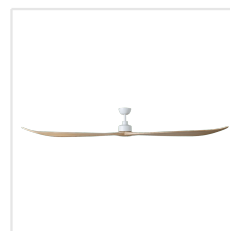

20619421 CURRUMBIN

Contact | Support
eglo.com/en/eglo-worldwide

General Information

Material number	20619421
EAN/UPC	9008606299218

Dimensions

Article Diameter (in mm/in)	2540
Height - ceiling to bottom of blade (in mm/in)	381
Canopy Diameter (in mm/in)	168

Fan

Motor Type	DC
Wattage	45
Operation Voltage	220-240V, 50Hz
Enclosure Colour	matte white
Enclosure Material	steel
Number of blades	3
Downrods optional	203376, 203375

Performance

	1 (low)	2	3	4	5	6
Watts/Air Volume (1)	13.5	16.2	21.3	28.3	32	43.3
Turns per minute (1)	54	59	65	71	76	81
Air Movement m3/Hr (1)	21306	23122	24221	26419	28517	31619

Features

Function	remote control incl. control via remote control natural breeze Night Mode 6 speeds
----------	--