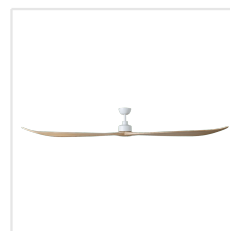

Contact | Support
eglo.com/en/eglo-worldwide