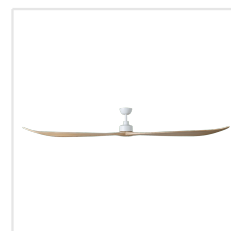

Contact | Support
eglo.com/en/eglo-worldwide