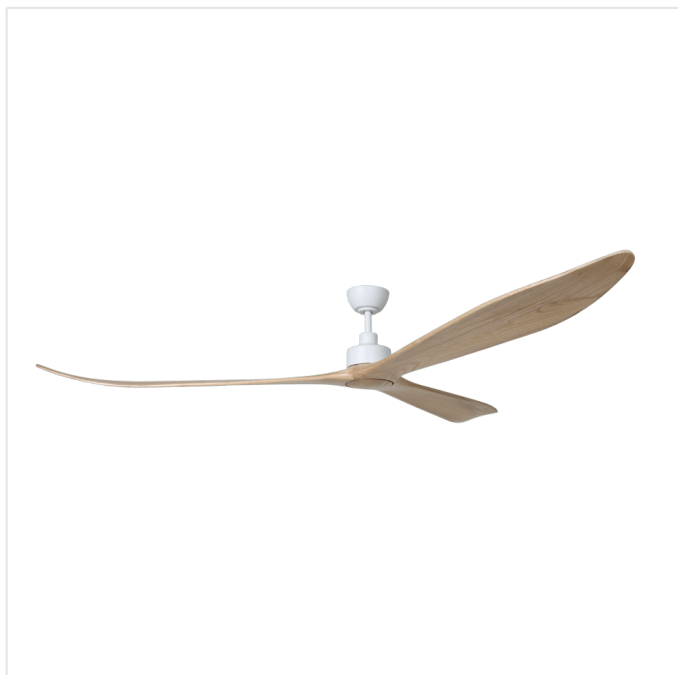

20619421 CURRUMBIN

Contact | Support
eglo.com/en/eglo-worldwide

General Information

Material number	20619421
EAN/UPC	9008606299218

Dimensions

Article Diameter (in mm/in)	2540
Height - ceiling to bottom of blade (in mm/in)	381
Canopy Diameter (in mm/in)	168

Fan

Motor Type	DC
Wattage	45
Operation Voltage	220-240V, 50Hz
Enclosure Colour	matte white
Enclosure Material	steel
Number of blades	3
Downrods optional	203376, 203375

Performance

	1 (low)	2	3	4	5	6
Watts/Air Volume (1)	13.5	16.2	21.3	28.3	32	43.3
Turns per minute (1)	54	59	65	71	76	81
Air Movement m3/Hr (1)	21306	23122	24221	26419	28517	31619