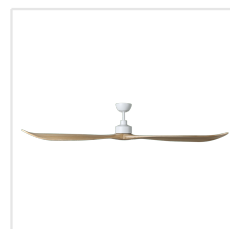

20619321 CURRUMBIN

Contact | Support
eglo.com/en/eglo-worldwide

General Information

Material number	20619321
EAN/UPC	9008606299195

Dimensions

Article Diameter (in mm/in)	2030
Height - ceiling to bottom of blade (in mm/in)	379
Canopy Diameter (in mm/in)	168

Fan

Motor Type	DC
Wattage	42
Operation Voltage	220-240V, 50Hz
Enclosure Colour	matte white
Enclosure Material	steel
Number of blades	3
Downrods optional	203376, 203375

Illuminant

Illuminant 1	Exclusive
Lamp socket 1	without lamp socket
Light adaptable	Yes
LED Kit optional	20619501

Controls

optional controllers	No
Battery Number	2
Battery Type	AAA; Alkali; LR03; 1,5V; Micro

Features

Function	remote control incl. control via remote control natural breeze Night Mode 6 speeds
----------	--