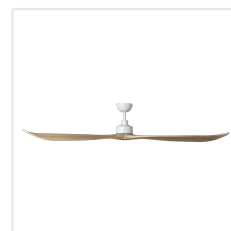

Contact | Support
eglo.com/en/eglo-worldwide