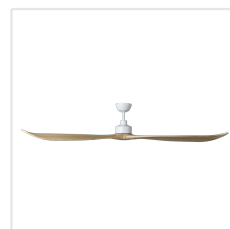

Contact | Support
eglo.com/en/eglo-worldwide