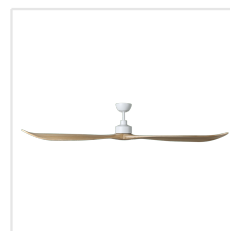

20619321 CURRUMBIN

Contact | Support
eglo.com/en/eglo-worldwide

General Information

Material number	20619321
EAN/UPC	9008606299195

Dimensions

Article Diameter (in mm/in)	2032
Height - ceiling to bottom of blade (in mm/in)	379
Canopy Diameter (in mm/in)	168

Fan

Motor Type	DC
Wattage	42
Operation Voltage	220-240V, 50Hz
Enclosure Colour	white matt
Enclosure Material	steel
Number of blades	3
Downrods optional	203376, 203375

Performance

	1 (low)	2	3	4	5	6
Watts/Air Volume (1)	8.2	11.47	16.6	23.5	32	41.4
Turns per minute (1)	60	70	80	90	100	108
Air Movement m3/Hr (1)	9747	11343	13041	14461	15979	17544

Features

Function	remote control incl. control via remote control natural breeze Night Mode 6 speeds
----------	--