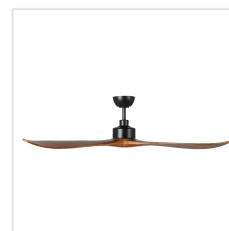

20619228 CURRUMBIN

Contact | Support
eglo.com/en/eglo-worldwide

General Information

Material number	20619228
EAN/UPC	9008606299188

Dimensions

Article Diameter (in mm/in)	1520
Height - ceiling to bottom of blade (in mm/in)	372
Canopy Diameter (in mm/in)	168

Fan

Motor Type	DC
Wattage	35
Operation Voltage	220-240V, 50Hz
Enclosure Colour	matte black
Enclosure Material	steel
Number of blades	3
Downrods optional	202979, 202977

Illuminant

Illuminant 1	Exclusive
Lamp socket 1	without lamp socket
Light adaptable	Yes
LED Kit optional	20619502