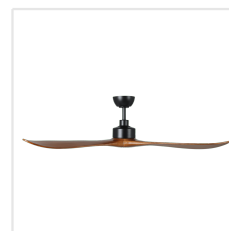

20619228 CURRUMBIN

Contact | Support
eglo.com/en/eglo-worldwide

General Information

Material number	20619228
EAN/UPC	9008606299188

Dimensions

Article Diameter (in mm/in)	1524
Height - ceiling to bottom of blade (in mm/in)	372
Canopy Diameter (in mm/in)	168

Fan

Motor Type	DC
Wattage	35
Operation Voltage	220-240V, 50Hz
Enclosure Colour	black matt
Enclosure Material	steel
Number of blades	3
Downrods optional	202979, 202977

Performance

	1 (low)	2	3	4	5	6
Watts/Air Volume (1)	3.8	5.3	7.6	15.9	20	32
Turns per minute (1)	65	80	100	130	156	182
Air Movement m3/Hr (1)	4602	5147	6428	8355	10665	12866