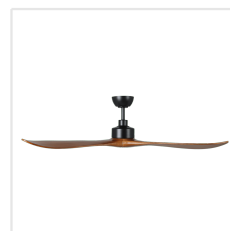

20619228 CURRUMBIN

Contact | Support
eglo.com/en/eglo-worldwide

General Information

Material number	20619228
EAN/UPC	9008606299188

Dimensions

Article Diameter (in mm/in)	1520
Height - ceiling to bottom of blade (in mm/in)	372
Canopy Diameter (in mm/in)	168

Fan

Motor Type	DC
Wattage	35
Operation Voltage	220-240V, 50Hz
Enclosure Colour	matte black
Enclosure Material	steel
Number of blades	3
Downrods optional	202979, 202977

Illuminant

Illuminant 1	Exclusive
Lamp socket 1	without lamp socket
Light adaptable	Yes
LED Kit optional	20619502