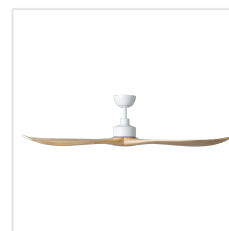

Contact | Support
eglo.com/en/eglo-worldwide