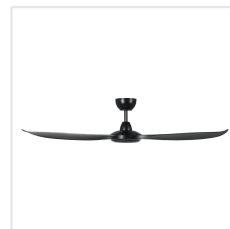

20618802 KURRAWA

Contact | Support
eglo.com/en/eglo-worldwide

General Information

Material number	20618802
EAN/UPC	9008606299287

Dimensions

Article Diameter (in mm/in)	1524
Height - ceiling to bottom of blade (in mm/in)	306
Canopy Diameter (in mm/in)	160

Fan

Motor Type	DC
Wattage	40
Operation Voltage	220-240V, 50Hz
Enclosure Colour	black matt
Enclosure Material	ABS
Blade Colour (1)	black matt
Blade Material	ABS, UV Resistant
Number of blades	3
Blade Adjustment Angle	Variable
Downrods optional	202979, 202977