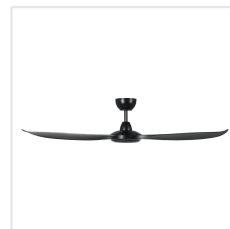

20618802 KURRAWA

Contact | Support
eglo.com/en/eglo-worldwide

General Information

Material number	20618802
EAN/UPC	9008606299287

Dimensions

Article Diameter (in mm/in)	1520
Height - ceiling to bottom of blade (in mm/in)	306
Canopy Diameter (in mm/in)	160

Fan

Motor Type	DC
Wattage	40
Operation Voltage	220-240V, 50Hz
Enclosure Colour	matte black
Enclosure Material	ABS
Number of blades	3
Downrods optional	202979, 202977

Performance

	1 (low)	2	3	4	5	6
Watts/Air Volume (1)	4.2	5.2	8.1	13.1	22.5	37
Turns per minute (1)	65	80	105	140	165	190
Air Movement m3/Hr (1)	4969	5841	7793	9703	12069	14526

Illuminant

Illuminant type 1	LED
Illuminant 1	Inclusive
Lamp socket 1	LED
Watt 1	20
Light colour 1	TRICOLOUR
Kelvin 1	3000 / 4000 / 5000
Lumen each Lamp socket / Light source 1	2300
Bulb-Dimmable	Yes

Controls