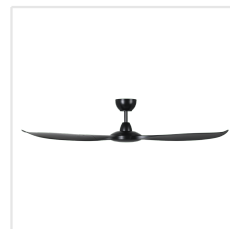

20618702 KURRAWA

Contact | Support
eglo.com/en/eglo-worldwide

General Information

Material number	20618702
EAN/UPC	9008606299263

Dimensions

Article Diameter (in mm/in)	1524
Height - ceiling to bottom of blade (in mm/in)	306
Canopy Diameter (in mm/in)	160

Fan

Motor Type	DC
Wattage	40
Operation Voltage	220-240V, 50Hz
Enclosure Colour	black matt
Enclosure Material	ABS
Blade Colour (1)	black matt
Blade Material	ABS, UV Resistant
Number of blades	3
Blade Adjustment Angle	Variable
Downrods optional	202979, 202977