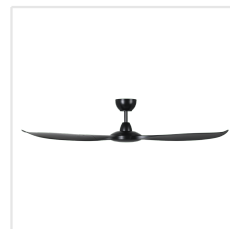

20618702 KURRAWA

Contact | Support
eglo.com/en/eglo-worldwide

General Information

Material number	20618702
EAN/UPC	9008606299263

Dimensions

Article Diameter (in mm/in)	1520
Height - ceiling to bottom of blade (in mm/in)	306
Canopy Diameter (in mm/in)	160

Fan

Motor Type	DC
Wattage	40
Operation Voltage	220-240V, 50Hz
Enclosure Colour	matte black
Enclosure Material	ABS
Number of blades	3
Downrods optional	202979, 202977

Performance

	1 (low)	2	3	4	5	6
Watts/Air Volume (1)	4.2	5.2	8.1	13.1	22.5	37
Turns per minute (1)	65	80	105	140	165	190
Air Movement m3/Hr (1)	4969	5841	7793	9703	12069	14526