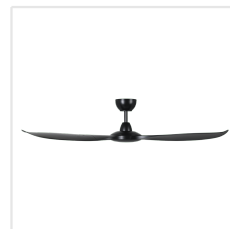

20618702 KURRAWA

Contact | Support
eglo.com/en/eglo-worldwide

General Information

Material number	20618702
EAN/UPC	9008606299263

Dimensions

Article Diameter (in mm/in)	1524
Height - ceiling to bottom of blade (in mm/in)	306
Canopy Diameter (in mm/in)	160

Fan

Motor Type	DC
Wattage	40
Operation Voltage	220-240V, 50Hz
Enclosure Colour	matte black
Enclosure Material	ABS
Number of blades	3
Downrods optional	202979, 202977

Performance

	1 (low)	2	3	4	5	6
Watts/Air Volume (1)	4.2	5.2	8.1	13.1	22.5	37
Turns per minute (1)	65	80	105	140	165	190
Air Movement m3/Hr (1)	4969	5841	7793	9703	12069	14526