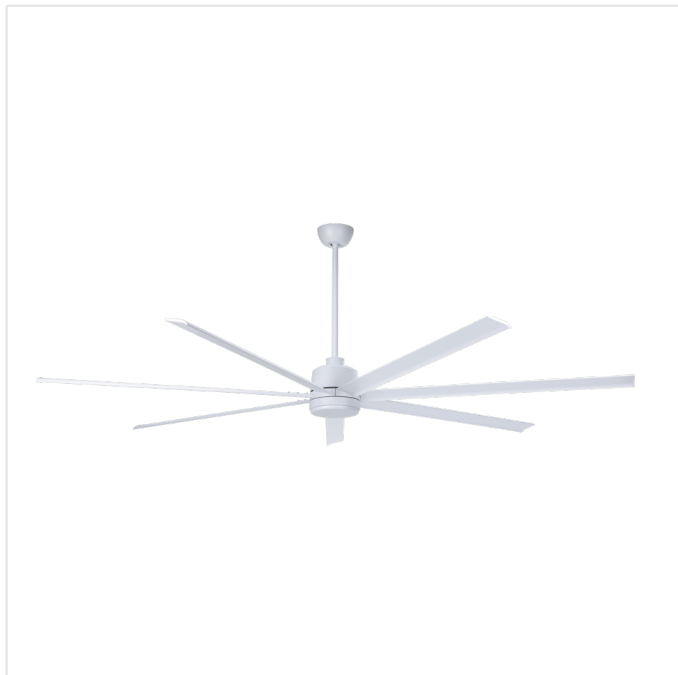

20618601 TOURBILLION

Contact | Support
eglo.com/en/eglo-worldwide

General Information

| | |
|-----------------|---------------|
| Material number | 20618601 |
| EAN/UPC | 9008606299089 |

Dimensions

| | |
|------------------------------------------------|------|
| Article Diameter (in mm/in) | 2540 |
| Height - ceiling to bottom of blade (in mm/in) | 402 |
| Canopy Diameter (in mm/in) | 168 |

Fan

| | |
|------------------------|--------------------|
| Motor Type | DC |
| Wattage | 95 |
| Operation Voltage | 220-240V, 50Hz |
| Enclosure Colour | matte white |
| Enclosure Material | steel |
| Blade Colour (1) | white matt |
| Blade Material | aluminium |
| Number of blades | 7 |
| Blade Adjustment Angle | 13° |
| Downrods optional | 20628601, 20628701 |