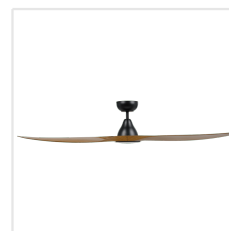

20550217

SURF

Contact | Support
eglo.com/en/eglo-worldwide

General Information

Material number	20550217
EAN/UPC	9008606263875

Dimensions

Article Diameter (in mm/in)	1524
Article Height (in mm/in)	309
Height - ceiling to bottom of blade (in mm/in)	291
Canopy Diameter (in mm/in)	158

Fan

Motor Type	DC
Wattage	40
Operation Voltage	220-240V, 50Hz
Enclosure Colour	matte black
Enclosure Material	ABS
Blade Colour (1)	Burmese Teak
Blade Material	ABS
Number of blades	3
Blade Adjustment Angle	Variable
Suitable for slopes up to	20
Downrods optional	20581202, 20581302