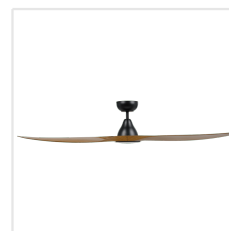

20550217 SURF

Contact | Support
eglo.com/en/eglo-worldwide

General Information

Material number	20550217
EAN/UPC	9008606263875

Dimensions

Article Diameter (in mm/in)	1524
Article Height (in mm/in)	309
Height - ceiling to bottom of blade (in mm/in)	291
Canopy Diameter (in mm/in)	158

Fan

Motor Type	DC
Wattage	40
Operation Voltage	220-240V, 50Hz
Enclosure Colour	black matt
Enclosure Material	ABS
Blade Colour (1)	Burmese Teak
Blade Material	ABS
Number of blades	3
Blade Adjustment Angle	Variable
Suitable for slopes up to	15
Downrods optional	20581202, 20581302