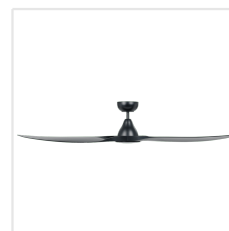

20550202

SURF

Contact | Support
eglo.com/en/eglo-worldwide

General Information

Material number	20550202
EAN/UPC	9008606263851

Dimensions

Article Diameter (in mm/in)	1524
Article Height (in mm/in)	309
Height - ceiling to bottom of blade (in mm/in)	291
Canopy Diameter (in mm/in)	158

Fan

Motor Type	DC
Wattage	40
Operation Voltage	220-240V, 50Hz
Enclosure Colour	matte black
Enclosure Material	ABS
Blade Colour (1)	black matt
Blade Material	ABS
Number of blades	3
Blade Adjustment Angle	Variable
Suitable for slopes up to	20
Downrods optional	20581202, 20581302