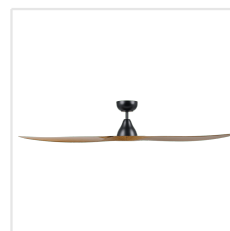

20550117

SURF

Contact | Support
eglo.com/en/eglo-worldwide

General Information

Material number	20550117
EAN/UPC	9008606263837

Dimensions

Article Diameter (in mm/in)	1520
Article Height (in mm/in)	292
Height - ceiling to bottom of blade (in mm/in)	288
Canopy Diameter (in mm/in)	158

Fan

Motor Type	DC
Wattage	40
Operation Voltage	220-240V, 50Hz
Enclosure Colour	matte black
Enclosure Material	ABS
Blade Colour (1)	Burmese Teak
Blade Material	ABS
Number of blades	3
Blade Adjustment Angle	Variable
Suitable for slopes up to	20
Downrods optional	20581202, 20581302