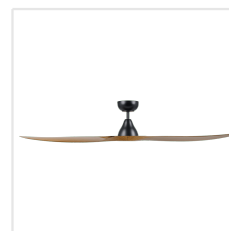

20550117

SURF

Contact | Support
eglo.com/en/eglo-worldwide

General Information

| | |
|-----------------|---------------|
| Material number | 20550117 |
| EAN/UPC | 9008606263837 |

Dimensions

| | |
|--|------|
| Article Diameter (in mm/in) | 1524 |
| Article Height (in mm/in) | 292 |
| Height - ceiling to bottom of blade (in mm/in) | 288 |
| Canopy Diameter (in mm/in) | 158 |

Fan

| | |
|---------------------------|--------------------|
| Motor Type | DC |
| Wattage | 40 |
| Operation Voltage | 220-240V, 50Hz |
| Enclosure Colour | black matt |
| Enclosure Material | ABS |
| Blade Colour (1) | Burmese Teak |
| Blade Material | ABS |
| Number of blades | 3 |
| Blade Adjustment Angle | Variable |
| Suitable for slopes up to | 15 |
| Downrods optional | 20581202, 20581302 |