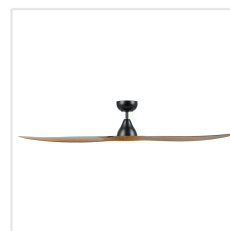

Contact | Support
eglo.com/en/eglo-worldwide