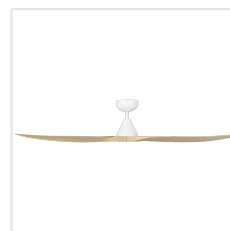

Contact | Support
eglo.com/en/eglo-worldwide