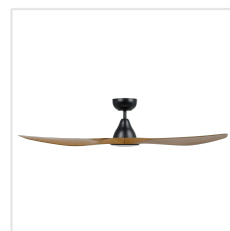

20549917

SURF

Contact | Support
eglo.com/en/eglo-worldwide

General Information

Material number	20549917
EAN/UPC	9008606263790

Dimensions

Article Diameter (in mm/in)	1320
Article Height (in mm/in)	309
Height - ceiling to bottom of blade (in mm/in)	298
Canopy Diameter (in mm/in)	158

Fan

Motor Type	DC
Wattage	40
Operation Voltage	220-240V, 50Hz
Enclosure Colour	matte black
Enclosure Material	ABS
Blade Colour (1)	Burmese Teak
Blade Material	ABS
Number of blades	3
Blade Adjustment Angle	Variable
Suitable for slopes up to	20
Downrods optional	20581202, 20581302