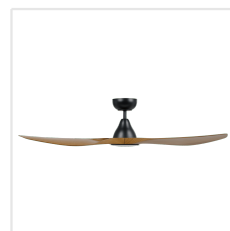

Contact | Support
eglo.com/en/eglo-worldwide