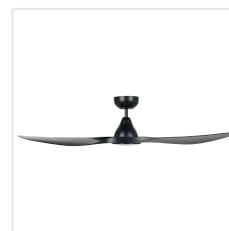

20549902

SURF

Contact | Support
eglo.com/en/eglo-worldwide

General Information

Material number	20549902
EAN/UPC	9008606263776

Dimensions

Article Diameter (in mm/in)	1321
Article Height (in mm/in)	309
Height - ceiling to bottom of blade (in mm/in)	298
Canopy Diameter (in mm/in)	158

Fan

Motor Type	DC
Wattage	40
Operation Voltage	220-240V, 50Hz
Enclosure Colour	black matt
Enclosure Material	ABS
Blade Colour (1)	black matt
Blade Material	ABS
Number of blades	3
Blade Adjustment Angle	Variable
Suitable for slopes up to	15
Downrods optional	20581202, 20581302