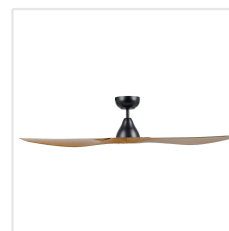

Contact | Support
eglo.com/en/eglo-worldwide

General Information

Material number	20549817
EAN/UPC	9008606263752

Dimensions

Article Diameter (in mm/in)	1321
Article Height (in mm/in)	295
Height - ceiling to bottom of blade (in mm/in)	295
Canopy Diameter (in mm/in)	158

Fan

Motor Type	DC
Wattage	40
Operation Voltage	220-240V, 50Hz
Enclosure Colour	matte black
Enclosure Material	ABS
Blade Colour (1)	Burmese Teak
Blade Material	ABS
Number of blades	3
Blade Adjustment Angle	Variable
Suitable for slopes up to	20
Downrods optional	20581202, 20581302