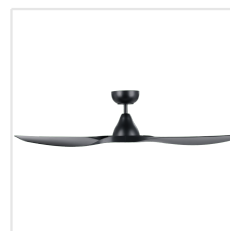

Contact | Support
eglo.com/en/eglo-worldwide