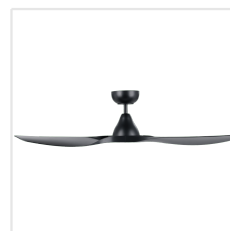

20549802
SURF

Contact | Support
eglo.com/en/eglo-worldwide

General Information

Material number	20549802
EAN/UPC	9008606263738

Dimensions

Article Diameter (in mm/in)	1321
Article Height (in mm/in)	295
Height - ceiling to bottom of blade (in mm/in)	295
Canopy Diameter (in mm/in)	158

Fan

Motor Type	DC
Wattage	40
Operation Voltage	220-240V, 50Hz
Enclosure Colour	matte black
Enclosure Material	ABS
Blade Colour (1)	black matt
Blade Material	ABS
Number of blades	3
Blade Adjustment Angle	Variable
Suitable for slopes up to	20
Downrods optional	20581202, 20581302