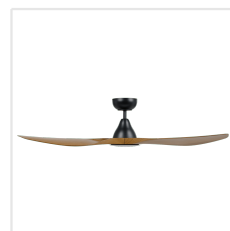

20549717

SURF

Contact | Support
eglo.com/en/eglo-worldwide

General Information

Material number	20549717
EAN/UPC	9008606263714

Dimensions

Article Diameter (in mm/in)	1220
Article Height (in mm/in)	309
Height - ceiling to bottom of blade (in mm/in)	300
Canopy Diameter (in mm/in)	158

Fan

Motor Type	DC
Wattage	40
Operation Voltage	220-240V, 50Hz
Enclosure Colour	matte black
Enclosure Material	ABS
Blade Colour (1)	Burmese Teak
Blade Material	ABS
Number of blades	3
Blade Adjustment Angle	Variable
Suitable for slopes up to	20
Downrods optional	20581202, 20581302