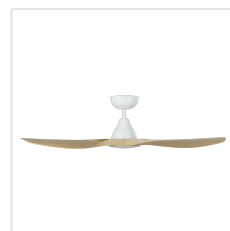

20549716

SURF

Contact | Support
eglo.com/en/eglo-worldwide

General Information

Material number	20549716
EAN/UPC	9008606263707

Dimensions

Article Diameter (in mm/in)	1219
Article Height (in mm/in)	309
Height - ceiling to bottom of blade (in mm/in)	300
Canopy Diameter (in mm/in)	158

Fan

Motor Type	DC
Wattage	40
Operation Voltage	220-240V, 50Hz
Enclosure Colour	white matt
Enclosure Material	ABS
Blade Colour (1)	light oak
Blade Material	ABS
Number of blades	3
Blade Adjustment Angle	Variable
Suitable for slopes up to	15
Downrods optional	20581201, 20581301

Performance	1 (low)	2	3	4	5	6
Watts/Air Volume (1)	2.5	3.5	7.5	14	24.5	38
Turns per minute (1)	75	95	125	155	185	210
Air Movement m3/Hr (1)	3614	4954	7498	9702	11102	13130

Illuminant

Illuminant type 1	LED
Illuminant 1	Inclusive
Lamp socket 1	LED
Watt 1	20
Material-Number Illuminant 1	ET4008
Light colour 1	TRICOLOUR
Kelvin 1	3000 / 4000 / 5000
Lumen each Lamp socket / Light source 1	2423
Bulb-Dimmable	Yes