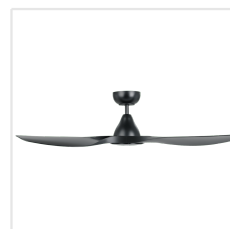

Contact | Support
eglo.com/en/eglo-worldwide

General Information

Material number	20549702
EAN/UPC	9008606263691

Dimensions

Article Diameter (in mm/in)	1220
Article Height (in mm/in)	309
Height - ceiling to bottom of blade (in mm/in)	300
Canopy Diameter (in mm/in)	158

Fan

Motor Type	DC
Wattage	40
Operation Voltage	220-240V, 50Hz
Enclosure Colour	matte black
Enclosure Material	ABS
Blade Colour (1)	black matt
Blade Material	ABS
Number of blades	3
Blade Adjustment Angle	Variable
Suitable for slopes up to	20
Downrods optional	20581202, 20581302