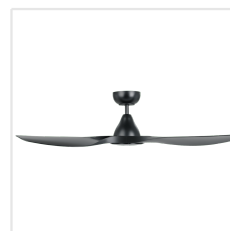

Contact | Support
eglo.com/en/eglo-worldwide

General Information

Material number	20549702
EAN/UPC	9008606263691

Dimensions

Article Diameter (in mm/in)	1219
Article Height (in mm/in)	309
Height - ceiling to bottom of blade (in mm/in)	300
Canopy Diameter (in mm/in)	158

Fan

Motor Type	DC
Wattage	40
Operation Voltage	220-240V, 50Hz
Enclosure Colour	black matt
Enclosure Material	ABS
Blade Colour (1)	black matt
Blade Material	ABS
Number of blades	3
Blade Adjustment Angle	Variable
Suitable for slopes up to	15
Downrods optional	20581202, 20581302