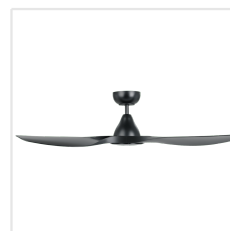

Contact | Support
eglo.com/en/eglo-worldwide

General Information

Material number	20549702
EAN/UPC	9008606263691

Dimensions

Article Diameter (in mm/in)	1219
Article Height (in mm/in)	309
Height - ceiling to bottom of blade (in mm/in)	300
Canopy Diameter (in mm/in)	158

Fan

Motor Type	DC
Wattage	40
Operation Voltage	220-240V, 50Hz
Enclosure Colour	matte black
Enclosure Material	ABS
Blade Colour (1)	black matt
Blade Material	ABS
Number of blades	3
Blade Adjustment Angle	Variable
Suitable for slopes up to	20
Downrods optional	20581202, 20581302