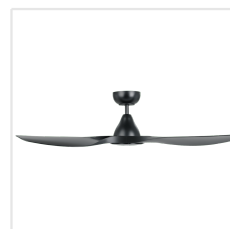

Contact | Support
eglo.com/en/eglo-worldwide