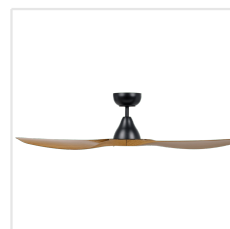

20549617

SURF

Contact | Support
eglo.com/en/eglo-worldwide

General Information

Material number	20549617
EAN/UPC	9008606263677

Dimensions

Article Diameter (in mm/in)	1219
Article Height (in mm/in)	297
Height - ceiling to bottom of blade (in mm/in)	297
Canopy Diameter (in mm/in)	158

Fan

Motor Type	DC
Wattage	40
Operation Voltage	220-240V, 50Hz
Enclosure Colour	black matt
Enclosure Material	ABS
Blade Colour (1)	Burmese Teak
Blade Material	ABS
Number of blades	3
Blade Adjustment Angle	Variable
Suitable for slopes up to	15
Downrods optional	20581202, 20581302