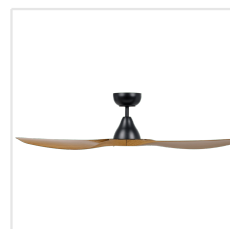

20549617
SURF

Contact | Support
eglo.com/en/eglo-worldwide

General Information

Material number	20549617
EAN/UPC	9008606263677

Dimensions

Article Diameter (in mm/in)	1220
Article Height (in mm/in)	297
Height - ceiling to bottom of blade (in mm/in)	297
Canopy Diameter (in mm/in)	158

Fan

Motor Type	DC
Wattage	40
Operation Voltage	220-240V, 50Hz
Enclosure Colour	matte black
Enclosure Material	ABS
Blade Colour (1)	Burmese Teak
Blade Material	ABS
Number of blades	3
Blade Adjustment Angle	Variable
Suitable for slopes up to	20
Downrods optional	20581202, 20581302