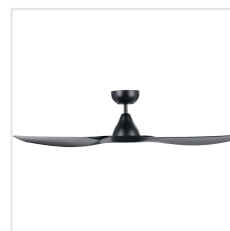

20549602

SURF

Contact | Support
eglo.com/en/eglo-worldwide

General Information

Material number	20549602
EAN/UPC	9008606263653

Dimensions

Article Diameter (in mm/in)	1219
Article Height (in mm/in)	297
Height - ceiling to bottom of blade (in mm/in)	297
Canopy Diameter (in mm/in)	158

Fan

Motor Type	DC
Wattage	40
Operation Voltage	220-240V, 50Hz
Enclosure Colour	matte black
Enclosure Material	ABS
Blade Colour (1)	black matt
Blade Material	ABS
Number of blades	3
Blade Adjustment Angle	Variable
Suitable for slopes up to	20
Downrods optional	20581202, 20581302