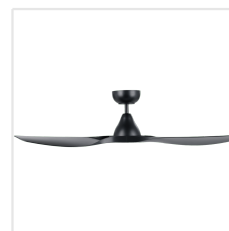

Contact | Support
eglo.com/en/eglo-worldwide

General Information

Material number	20549602
EAN/UPC	9008606263653

Dimensions

Article Diameter (in mm/in)	1219
Article Height (in mm/in)	297
Height - ceiling to bottom of blade (in mm/in)	297
Canopy Diameter (in mm/in)	158

Fan

Motor Type	DC
Wattage	40
Operation Voltage	220-240V, 50Hz
Enclosure Colour	black matt
Enclosure Material	ABS
Blade Colour (1)	black matt
Blade Material	ABS
Number of blades	3
Blade Adjustment Angle	Variable
Suitable for slopes up to	15
Downrods optional	20581202, 20581302