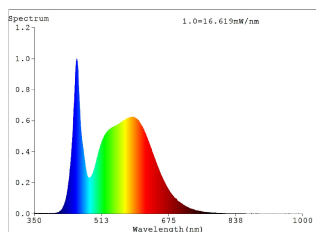

Dimensions

Article Diameter (in mm/in)	60
Article Length (in mm/in)	105

Light Information

Rated useful lumen	470
Beam angle (°) - at measurement	360

Color temperature (K)	5000
Color rendering index (CRI)	80
Mains light source	1
Chromaticity coordinates x (1)	0,346
Illuminant form 1	A60

Technical Information

Equivalent power (W)	40
Nominal wattage (W)	5
item-number LED-board 1	205431
Lumen maintenance factor @3000h % in decimal number	0,96
Lamp survival factor @3000h	> = 90 %
Displacement factor DF (PF)	0,5
Flicker Metric / Pst LM	0,1
Stroboscopic Effect Metric / SVM	0,2

Switch information

Dimmable (bulb, board, stripe,...)	1
------------------------------------	---

E27

220-240

10

V,50/60

Hz

Technical changes reserved