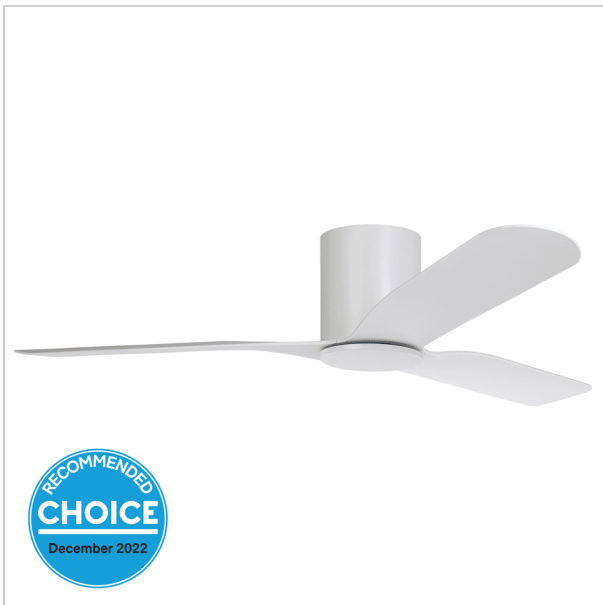

20538201

ILUKA

Contact | Support
eglo.com/en/eglo-worldwide

General Information

Material number	20538201
EAN/UPC	9008606239269

Dimensions

Article Diameter (in mm/in)	1320
Article Height (in mm/in)	235
Height - ceiling to bottom of blade (in mm/in)	215

Fan

Motor Type	DC
Wattage	40
Operation Voltage	220-240V, 50Hz
Enclosure Colour	white matt
Enclosure Material	ABS, UV Resistant
Blade Colour (1)	white matt
Blade Material	ABS, UV Resistant
Number of blades	3
Blade Adjustment Angle	Variable

Performance

	1 (low)	2	3	4	5	6
Watts/Air Volume (1)	3.3	5.5	10	15.5	27	40